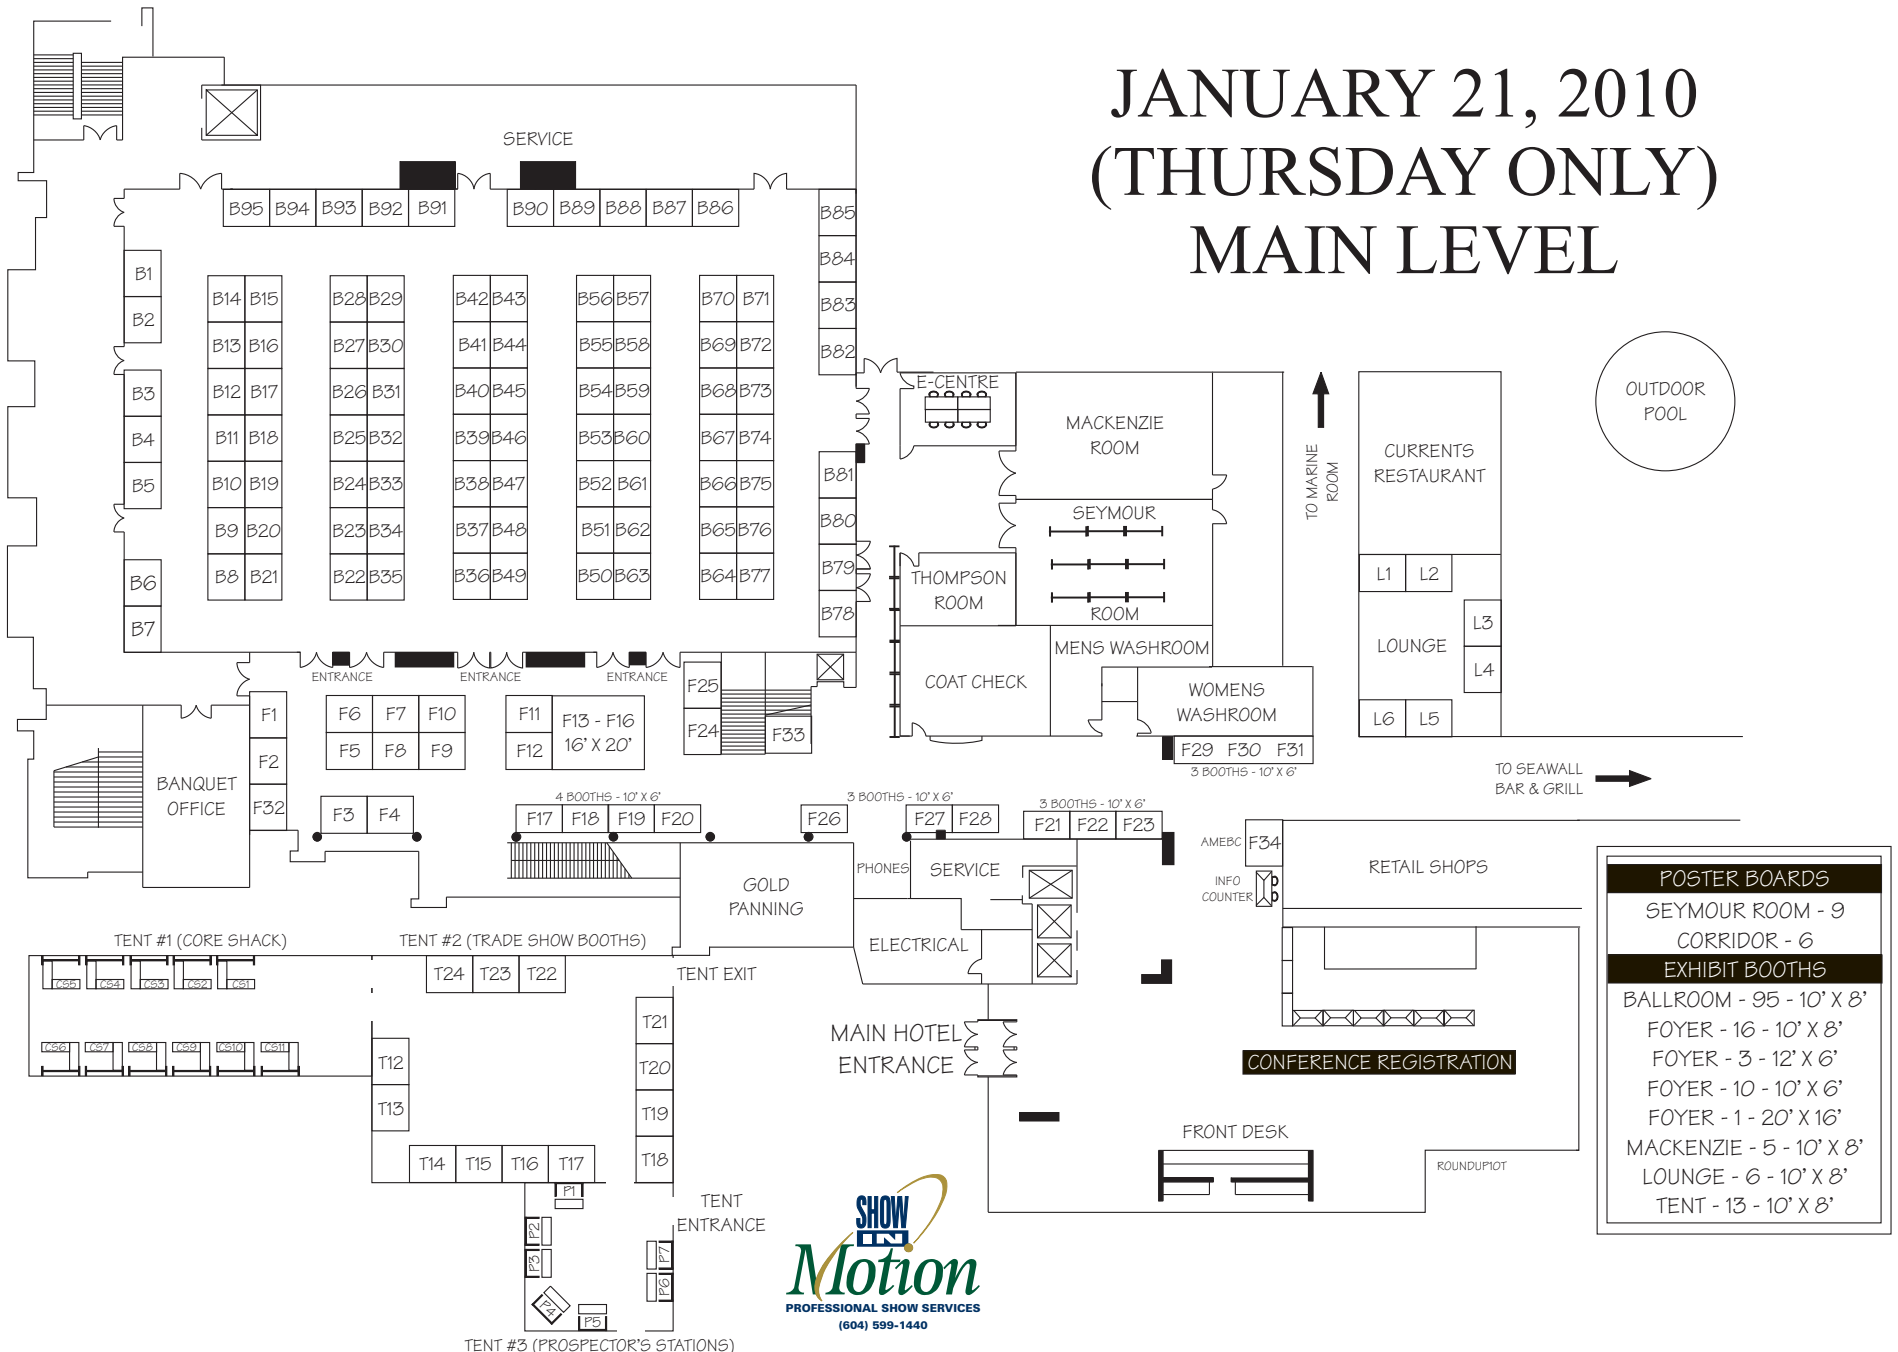

**JANUARY 21, 2010
 (THURSDAY ONLY)
 MAIN LEVEL**

POSTER BOARDS
SEYMOUR ROOM - 9
CORRIDOR - 6
EXHIBIT BOOTHS
BALLROOM - 95 - 10' X 8'
FOYER - 16 - 10' X 8'
FOYER - 3 - 12' X 6'
FOYER - 10 - 10' X 6'
FOYER - 1 - 20' X 16'
MACKENZIE - 5 - 10' X 8'
LOUNGE - 6 - 10' X 8'
TENT - 13 - 10' X 8'

TENT #3 (PROSPECTOR'S STATIONS)