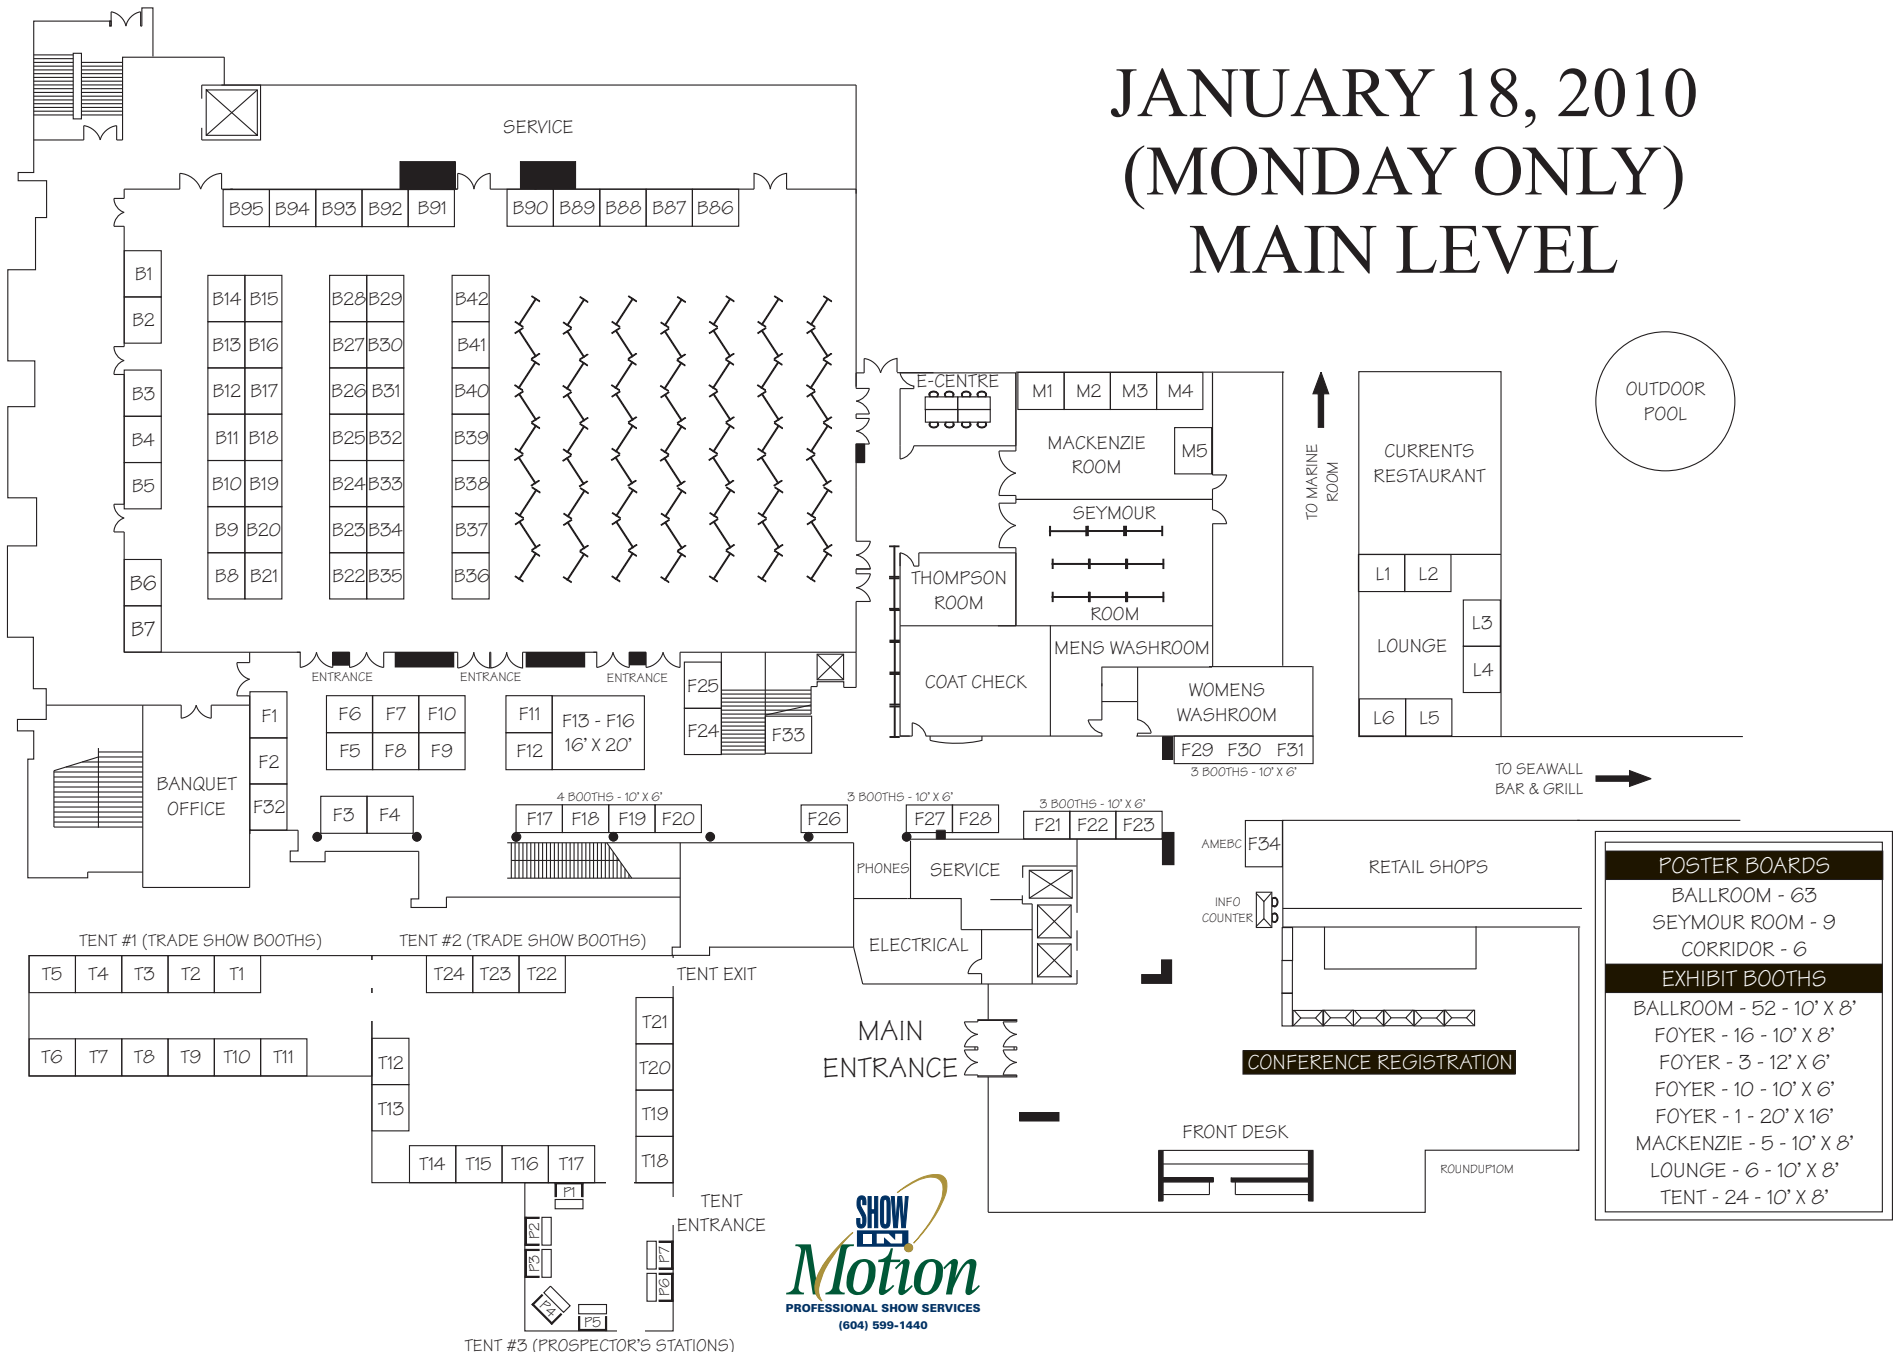

**JANUARY 18, 2010
 (MONDAY ONLY)
 MAIN LEVEL**

POSTER BOARDS	
BALLROOM	- 63
SEYMOUR ROOM	- 9
CORRIDOR	- 6
EXHIBIT BOOTHS	
BALLROOM	- 52 - 10' X 8'
FOYER	- 16 - 10' X 8'
FOYER	- 3 - 12' X 6'
FOYER	- 10 - 10' X 6'
FOYER	- 1 - 20' X 16'
MACKENZIE	- 5 - 10' X 8'
LOUNGE	- 6 - 10' X 8'
TENT	- 24 - 10' X 8'